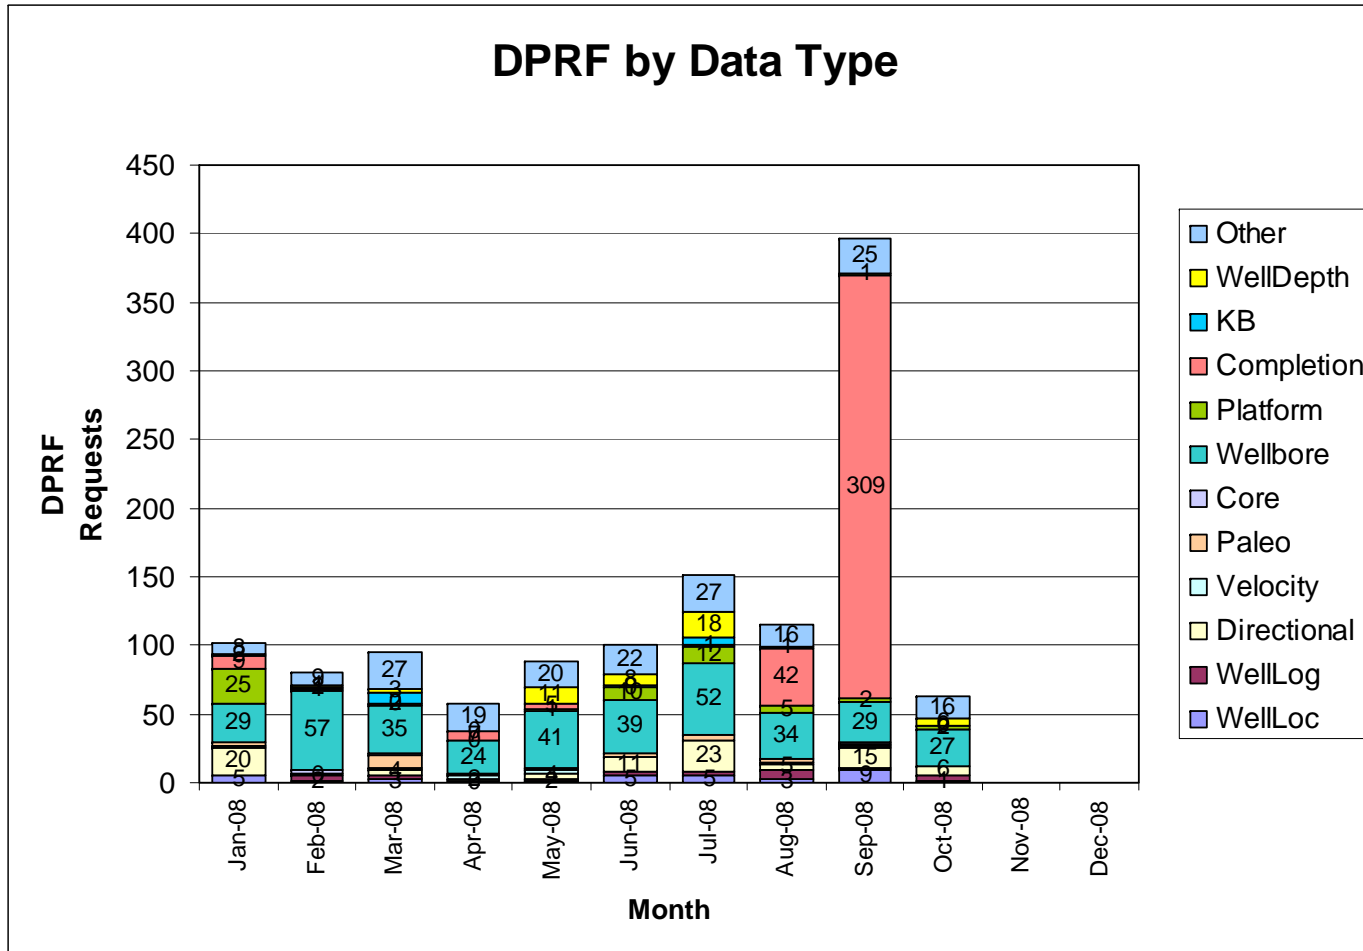

Historical Well Data Clean-up Webpage

<http://www.gomr.mms.gov/homepg/fastfacts/datamangement/historical.html>

- HWDC Project (1999-2004).
 - *Brief summary of scope and results*
 - *Map of protraction areas covered*
- Legacy Data Verification
 - *Explanation of process and usage*
 - *High level activity and results*
- Common Well Header Master (CWHM)
 - *Residual data*

Legacy Data Verification

Data Problem Reports

- An internal system for documenting and tracking data problems from initial report through to final solution.
- Accessible to all MMS users
 - *Intranet web form (DPRF)*
- External/industry users
 - *Email: TDMS@mms.gov*
 - *TDMS enter DPRF*
- DPRF activity
 - *125 problems/month in 2008*

Legacy Data Verification

DPRF Activity

Legacy Data Verification DPRF Sources

Legacy Data Verification

DPRF Data Types

Legacy Data Verification

Directional Surveys

Legacy Data Verification

70-series Activity

Legacy Data Verification

70-series Target

Legacy Data Verification

70-series Performance