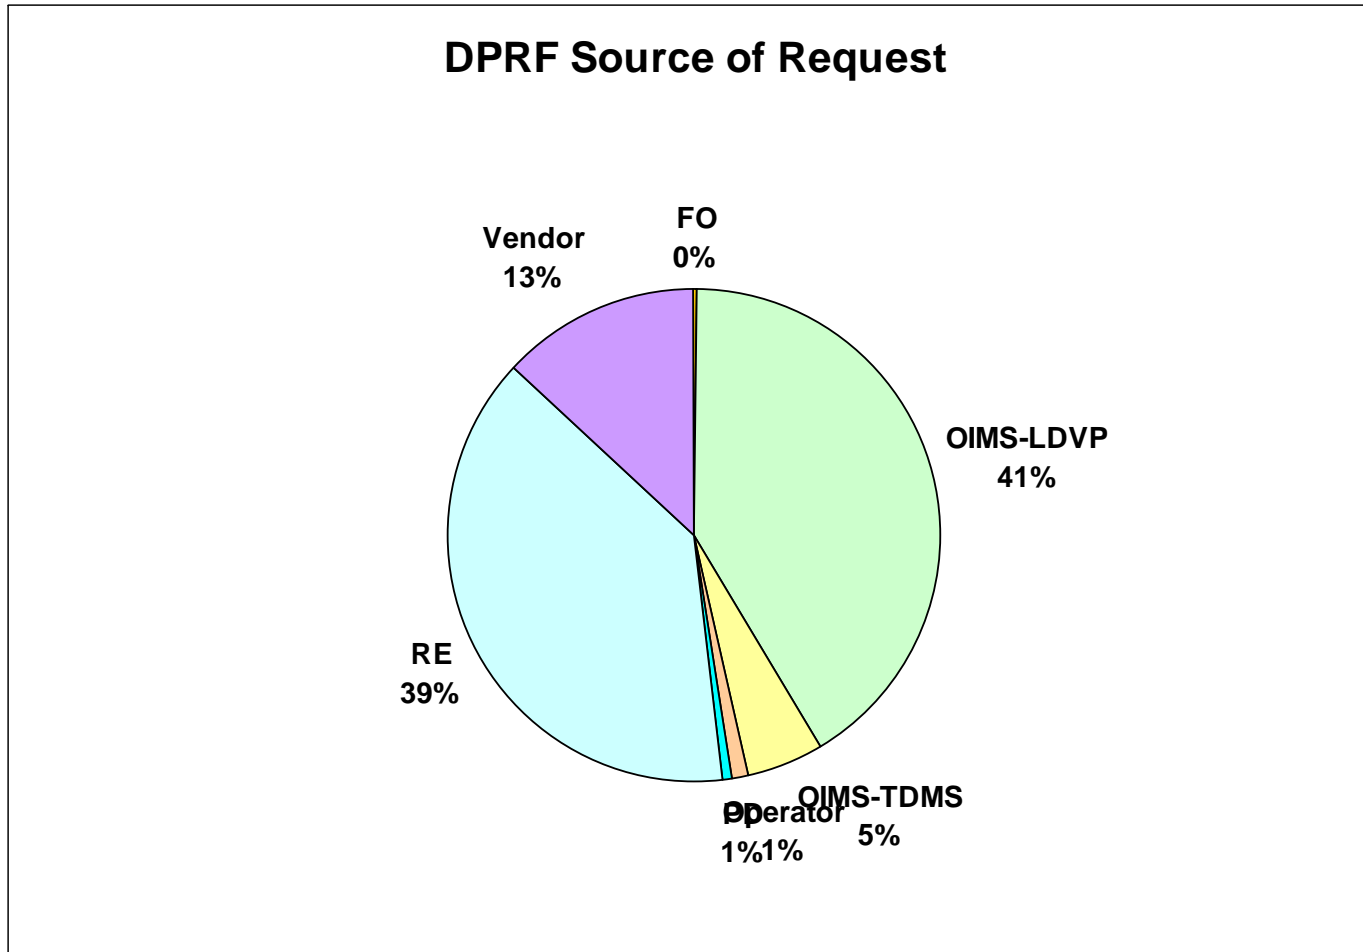

Historical Well Data Clean-up Webpage

<http://www.gomr.mms.gov/homepg/fastfacts/datamangement/historical.html>

- HWDC Project (1999-2004).
 - *Brief summary of scope and results*
 - *Map of protraction areas covered*
- Legacy Data Verification
 - *Explanation of process and usage*
 - *High level activity and results*
- Common Well Header Master (CWHM)
 - *Residual data*

Legacy Data Verification

Data Problem Reports

- An internal system for documenting and tracking data problems from initial report through to final solution.
- Accessible to all MMS users
 - *Intranet web form (DPRF)*
- External/industry users
 - *Email: TDMS@mms.gov*
 - *TDMS enter DPRF*
- DPRF activity
 - *125 problems/month in 2008*

Legacy Data Verification

DPRF Activity

Legacy Data Verification DPRF Sources

Legacy Data Verification

DPRF Data Types

Legacy Data Verification

Directional Surveys

Legacy Data Verification