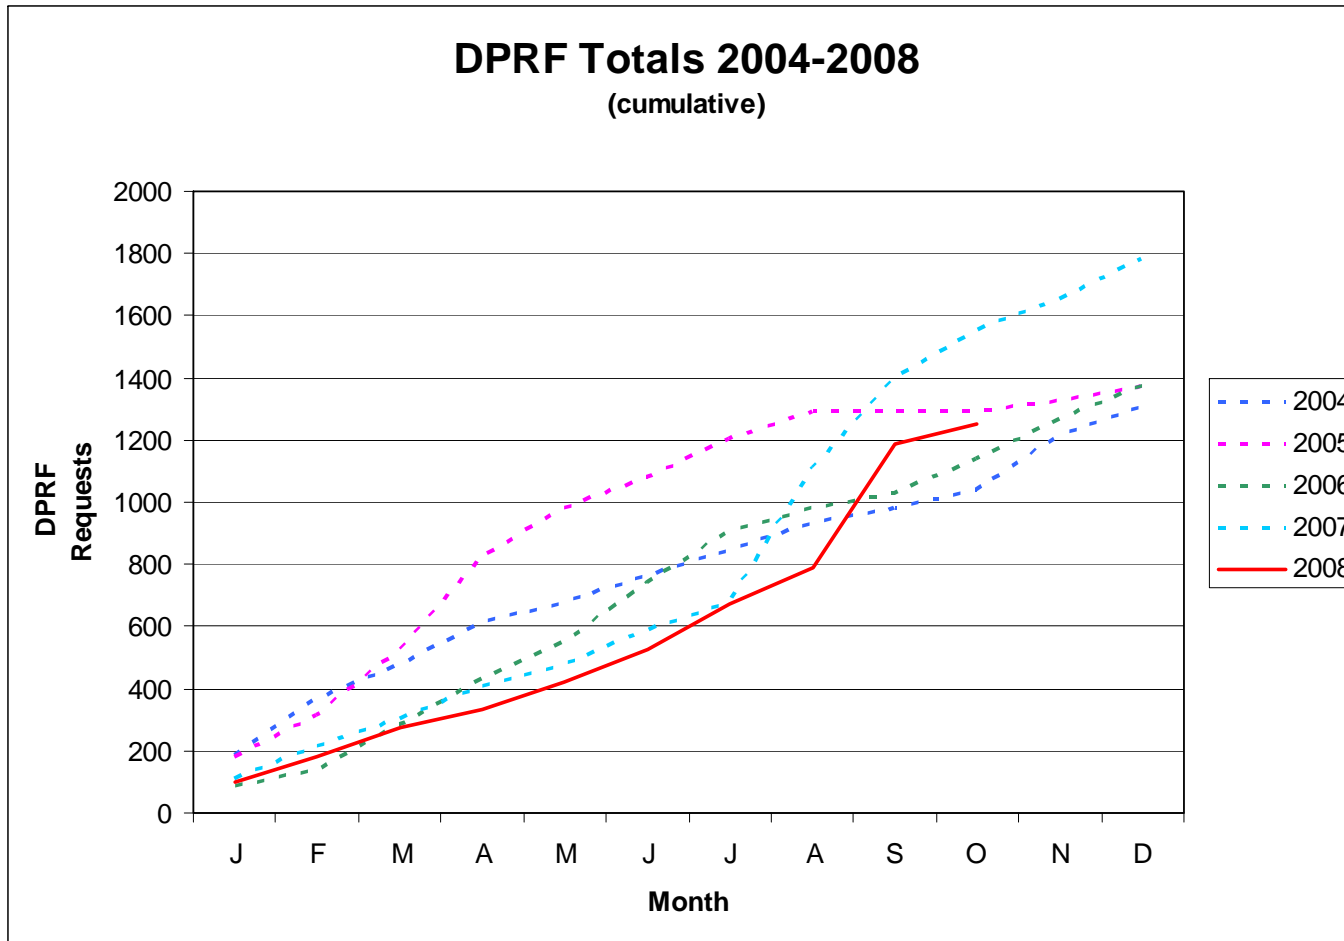

Legacy Data Verification

DPRF Activity